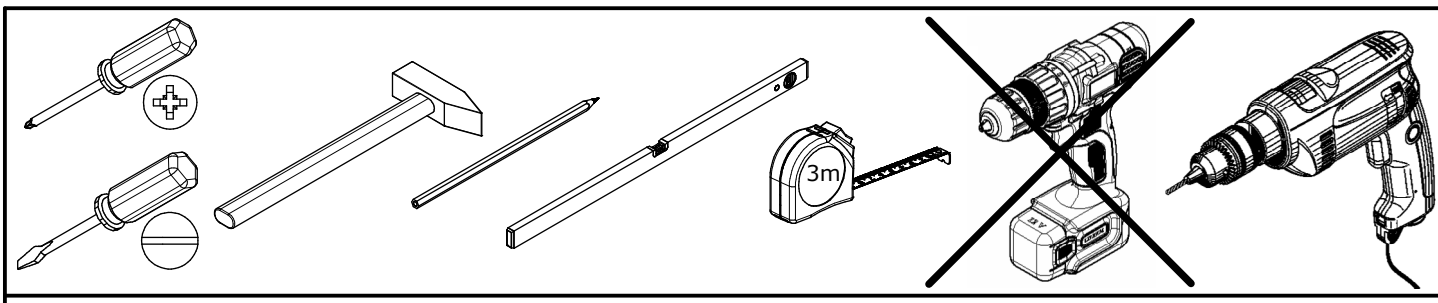

A1 x20 Ø8x35mm	B1 x20 Ø5x38mm	C1 x20 Ø15x12mm	E1 x4 Ø5x16mm	G1 x44 26mm

I15 x3 86x16x10mm	J10 x20 Ø21mm	L1 x4 Ø50x95mm	Q1 x1 270mm	T4 x1 75x28x16 mm

U19 x2 300mm	W2 x31 Ø3,5x16mm	W5 x4 Ø4x30mm	Y1 x4 Ø8x1,5mm	Z1 x4 50x40, H=2

Z3 x4   Ø35, ZK0