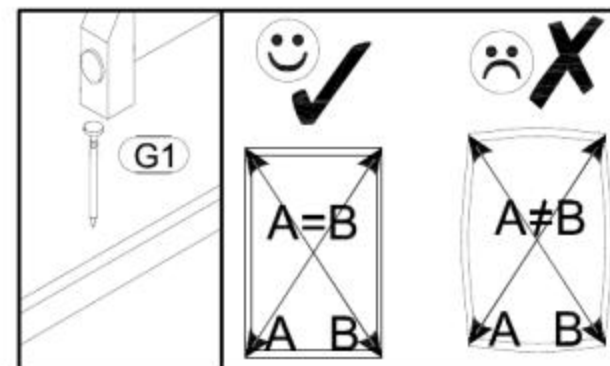

60 mm
FRONT

180°
60 mm
50 mm
FRONT

Z22 Z128

RTV 180

RTV 180

RTV 180